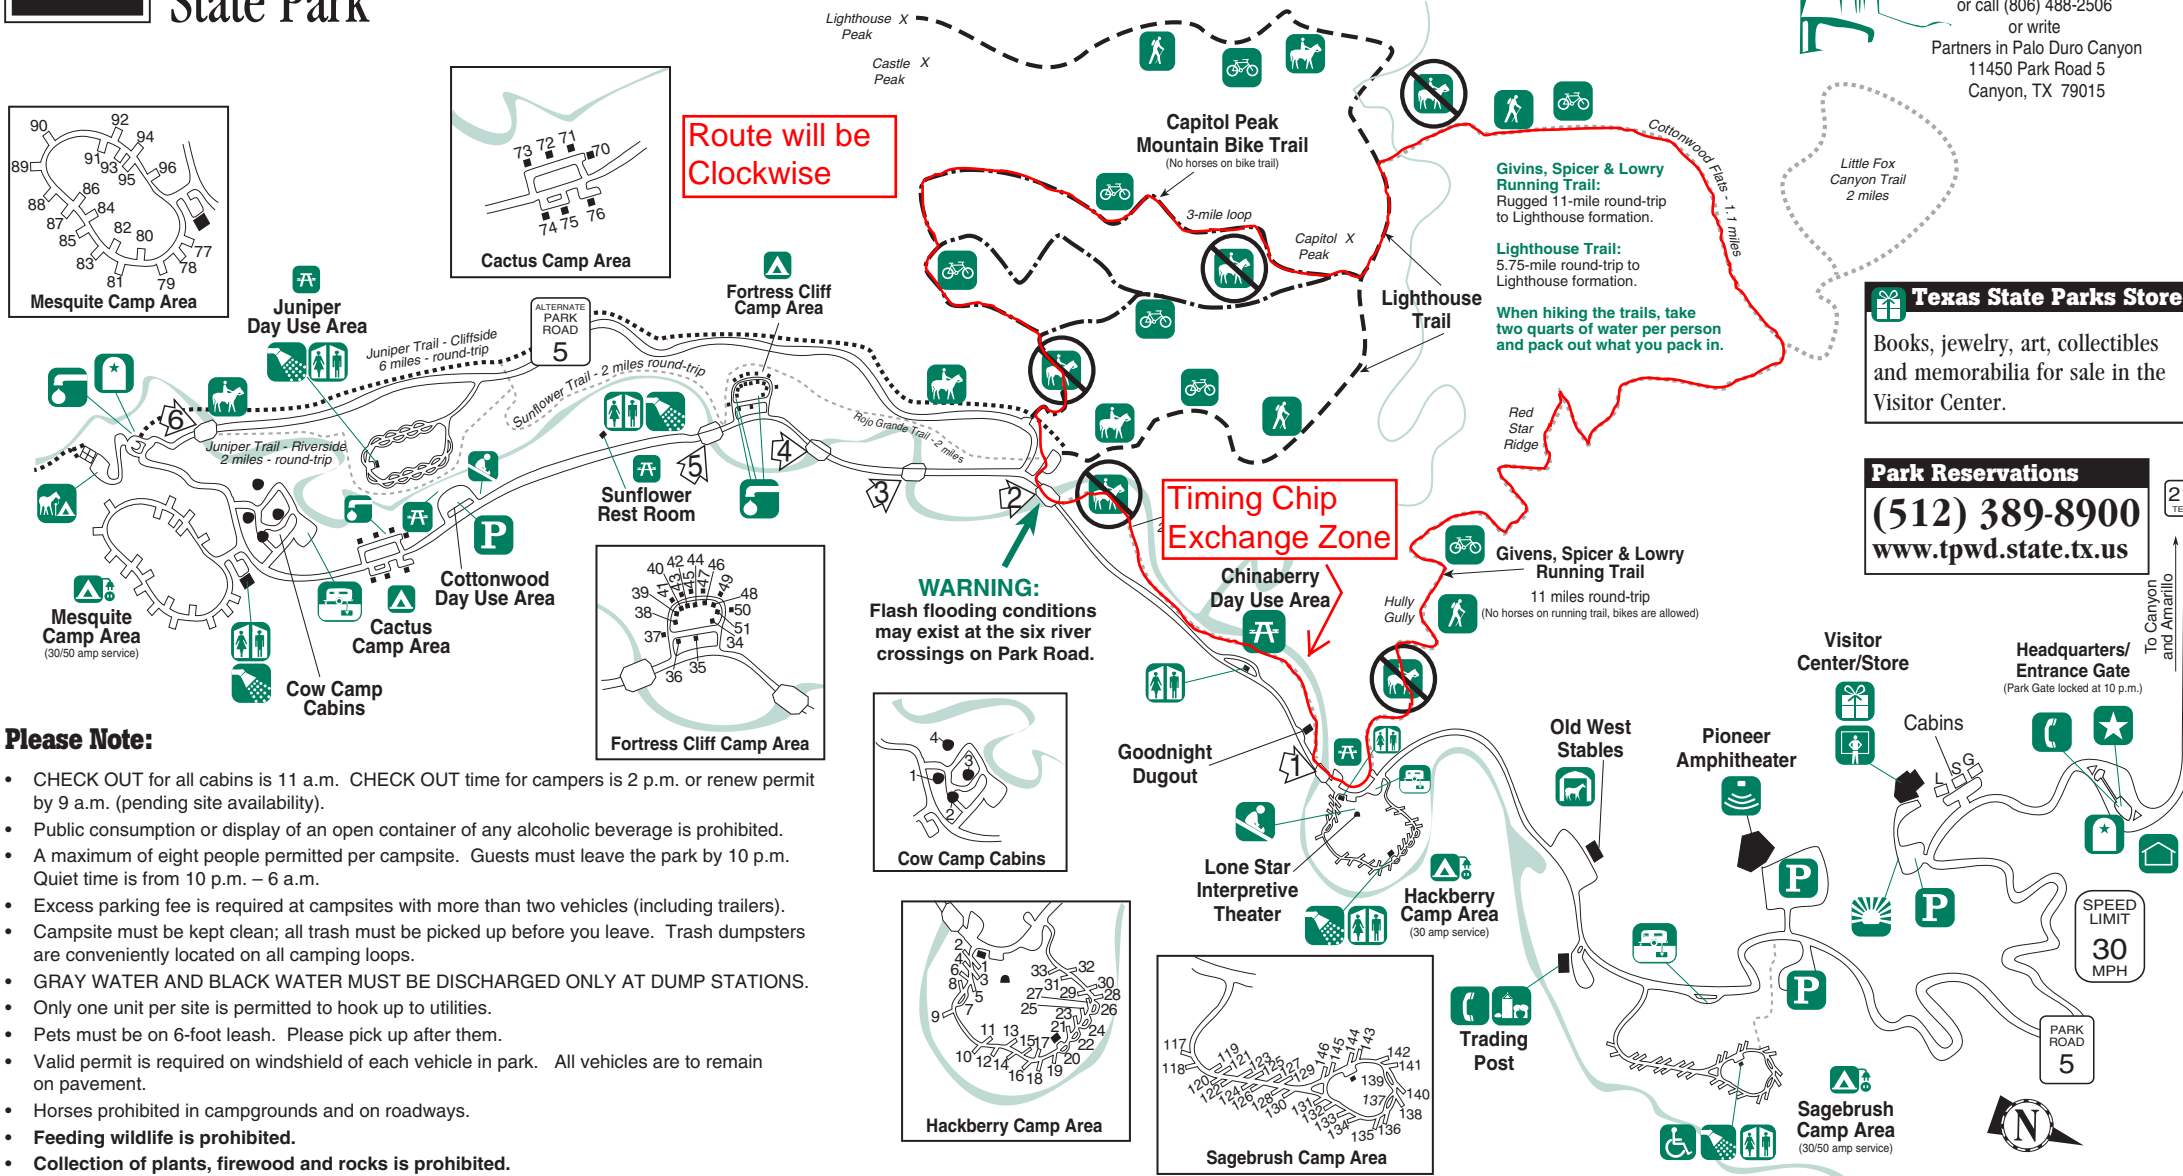

Palo Duro Canyon State Park

Route will be Clockwise

Partners in Palo Duro Canyon Foundation
To find out more, ask at the Visitor Center or call (806) 488-2506 or write Partners in Palo Duro Canyon 11450 Park Road 5 Canyon, TX 79015

Texas State Parks Store
Books, jewelry, art, collectibles and memorabilia for sale in the Visitor Center.

Park Reservations
(512) 389-8900
www.tpwd.state.tx.us

WARNING: Flash flooding conditions may exist at the six river crossings on Park Road.

Timing Chip Exchange Zone

Please Note:

- CHECK OUT for all cabins is 11 a.m. CHECK OUT time for campers is 2 p.m. or renew permit by 9 a.m. (pending site availability).
- Public consumption or display of an open container of any alcoholic beverage is prohibited.
- A maximum of eight people permitted per campsite. Guests must leave the park by 10 p.m. Quiet time is from 10 p.m. – 6 a.m.
- Excess parking fee is required at campsites with more than two vehicles (including trailers).
- Campsite must be kept clean; all trash must be picked up before you leave. Trash dumpsters are conveniently located on all camping loops.
- GRAY WATER AND BLACK WATER MUST BE DISCHARGED ONLY AT DUMP STATIONS.
- Only one unit per site is permitted to hook up to utilities.
- Pets must be on 6-foot leash. Please pick up after them.
- Valid permit is required on windshield of each vehicle in park. All vehicles are to remain on pavement.
- Horses prohibited in campgrounds and on roadways.
- Feeding wildlife is prohibited.
- Collection of plants, firewood and rocks is prohibited.

Legend:

- ★ Headquarters
- 🛍️ State Parks Store
- 🚻 Rest Rooms
- 🚿 Showers
- 🏕️ Tent Sites
- ⚡ Water/Electric
- 🗑️ Dump Station
- 🏠 Residence
- 🐎 Equestrian Site
- 🚶 Hiking Trail
- 🐎 Horse Trail
- 🚲 Bike Trail
- 🗣️ Visitor Interpretive Center
- ☎️ Pay Phone
- 🌳 Picnic Area
- 🐎 Riding Stable
- 🅅 Parking
- 🎡 Playground
- 🎪 Amphitheater
- 🛒 Park Store
- 🚰 Water Spigot
- 🌅 Scenic Overlook
- 📍 Historic Marker
- ♿ Handicapped Accessible